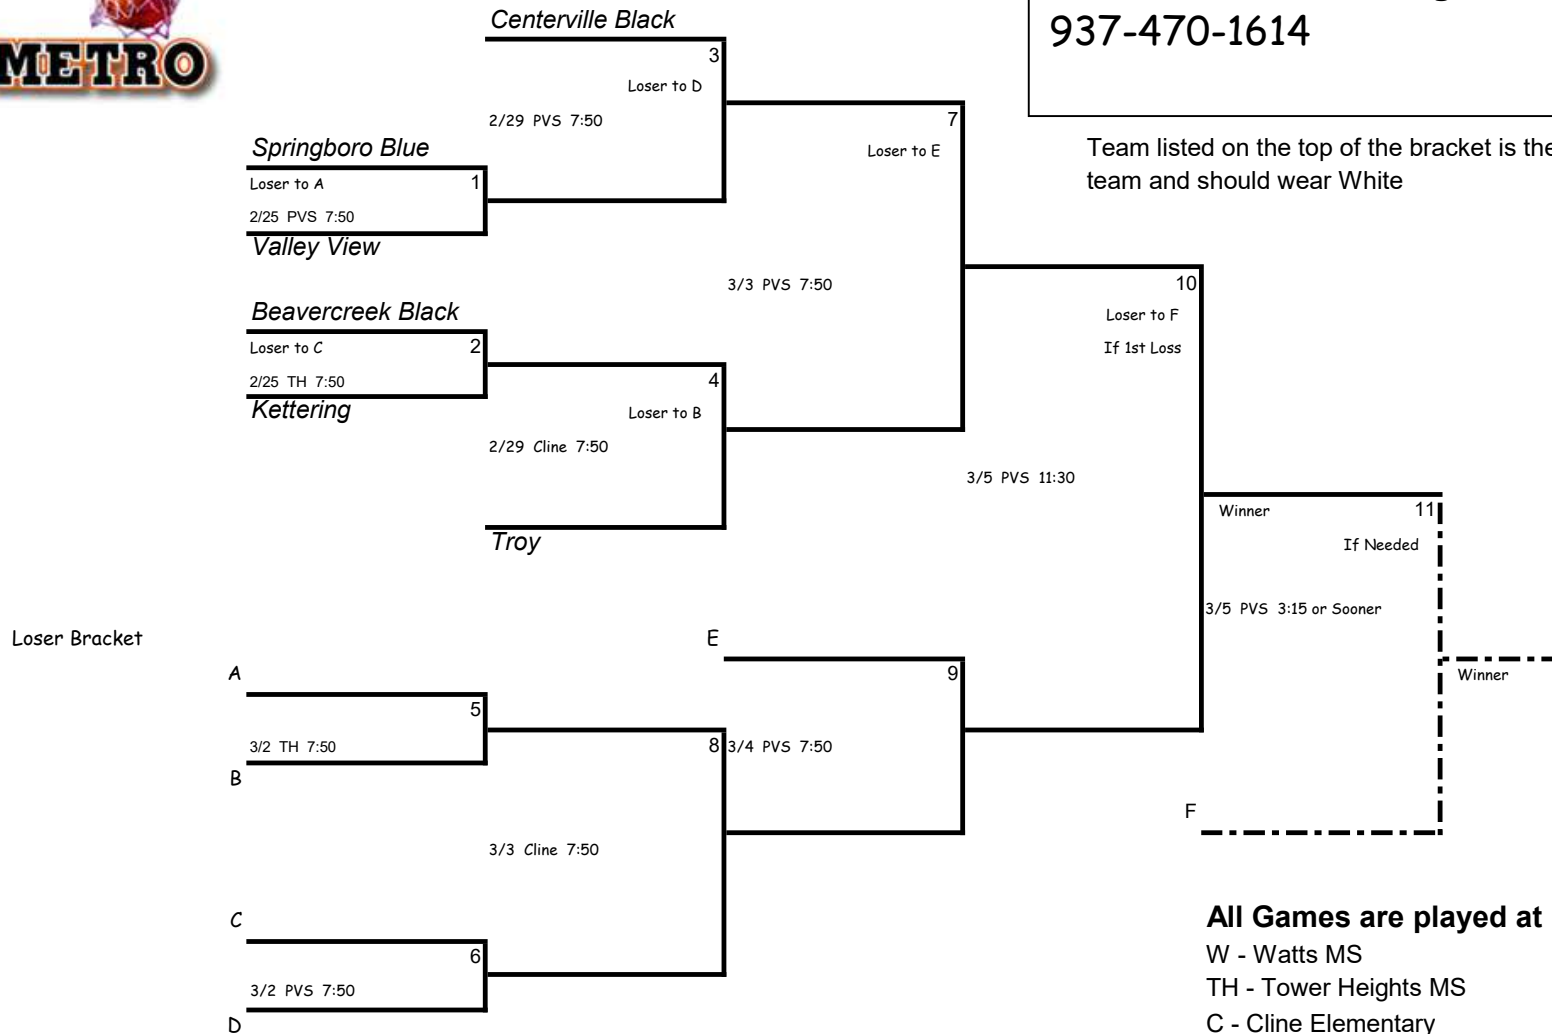

2016 Tournament

Centerville
 6th Grade Div 1 Girls
 Director- Chris George
 937-470-1614

Team listed on the top of the bracket is the HOME team and should wear White

Loser Bracket

All Games are played at
 W - Watts MS
 TH - Tower Heights MS
 C - Cline Elementary
 PVS - Primary Village South Elem.
 All addresses are found at www.daytonmet

*Double Elimination
 2 Game Minimum*