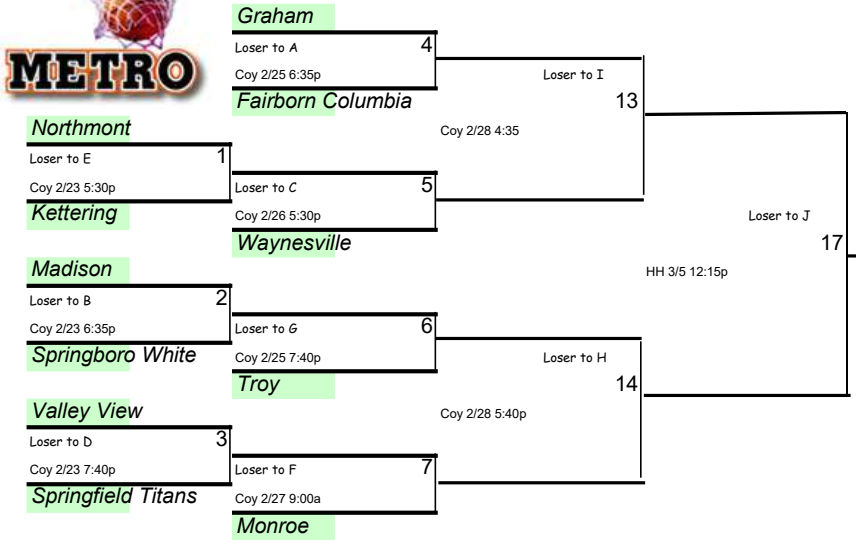

2016 Tournament

Beavercreek
4th D2 Girls
Tim Minnich
937-478-4947

Team listed on the top of the bracket is the team and should wear White

Visit us on the web @
www.daytonmetro.org

HOST SITE INDEX
Coy = Coy MS
HH = Henley Hall

Double Elimination
2 Game Minimum