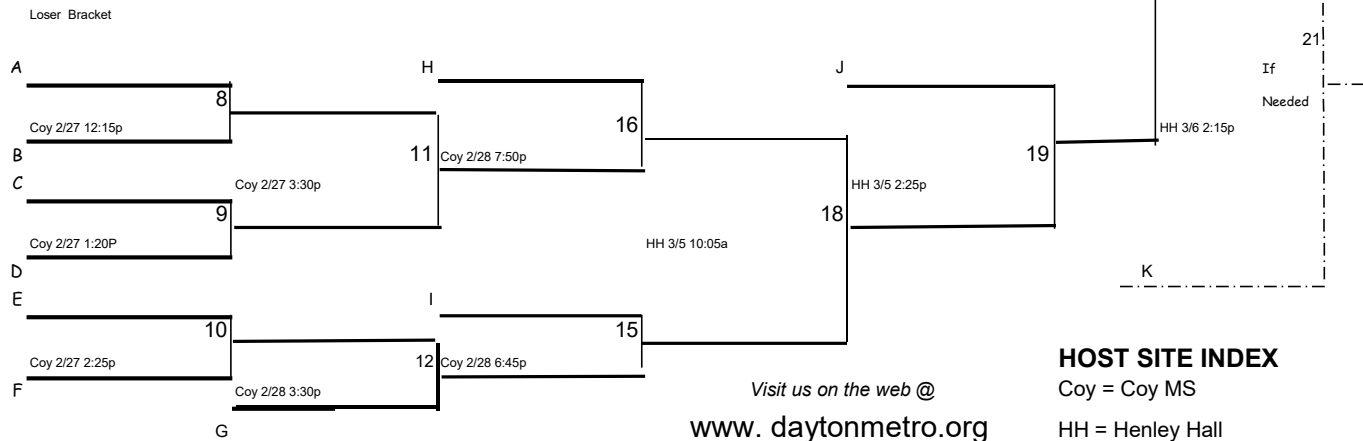

2016 Tournament

Beavercreek
4th D2 Girls
Tim Minnich
937-478-4947

Team listed on the top of the bracket is the team and should wear White

Visit us on the web @
www.daytonmetro.org

HOST SITE INDEX
Coy = Coy MS
HH = Henley Hall

Double Elimination
2 Game Minimum