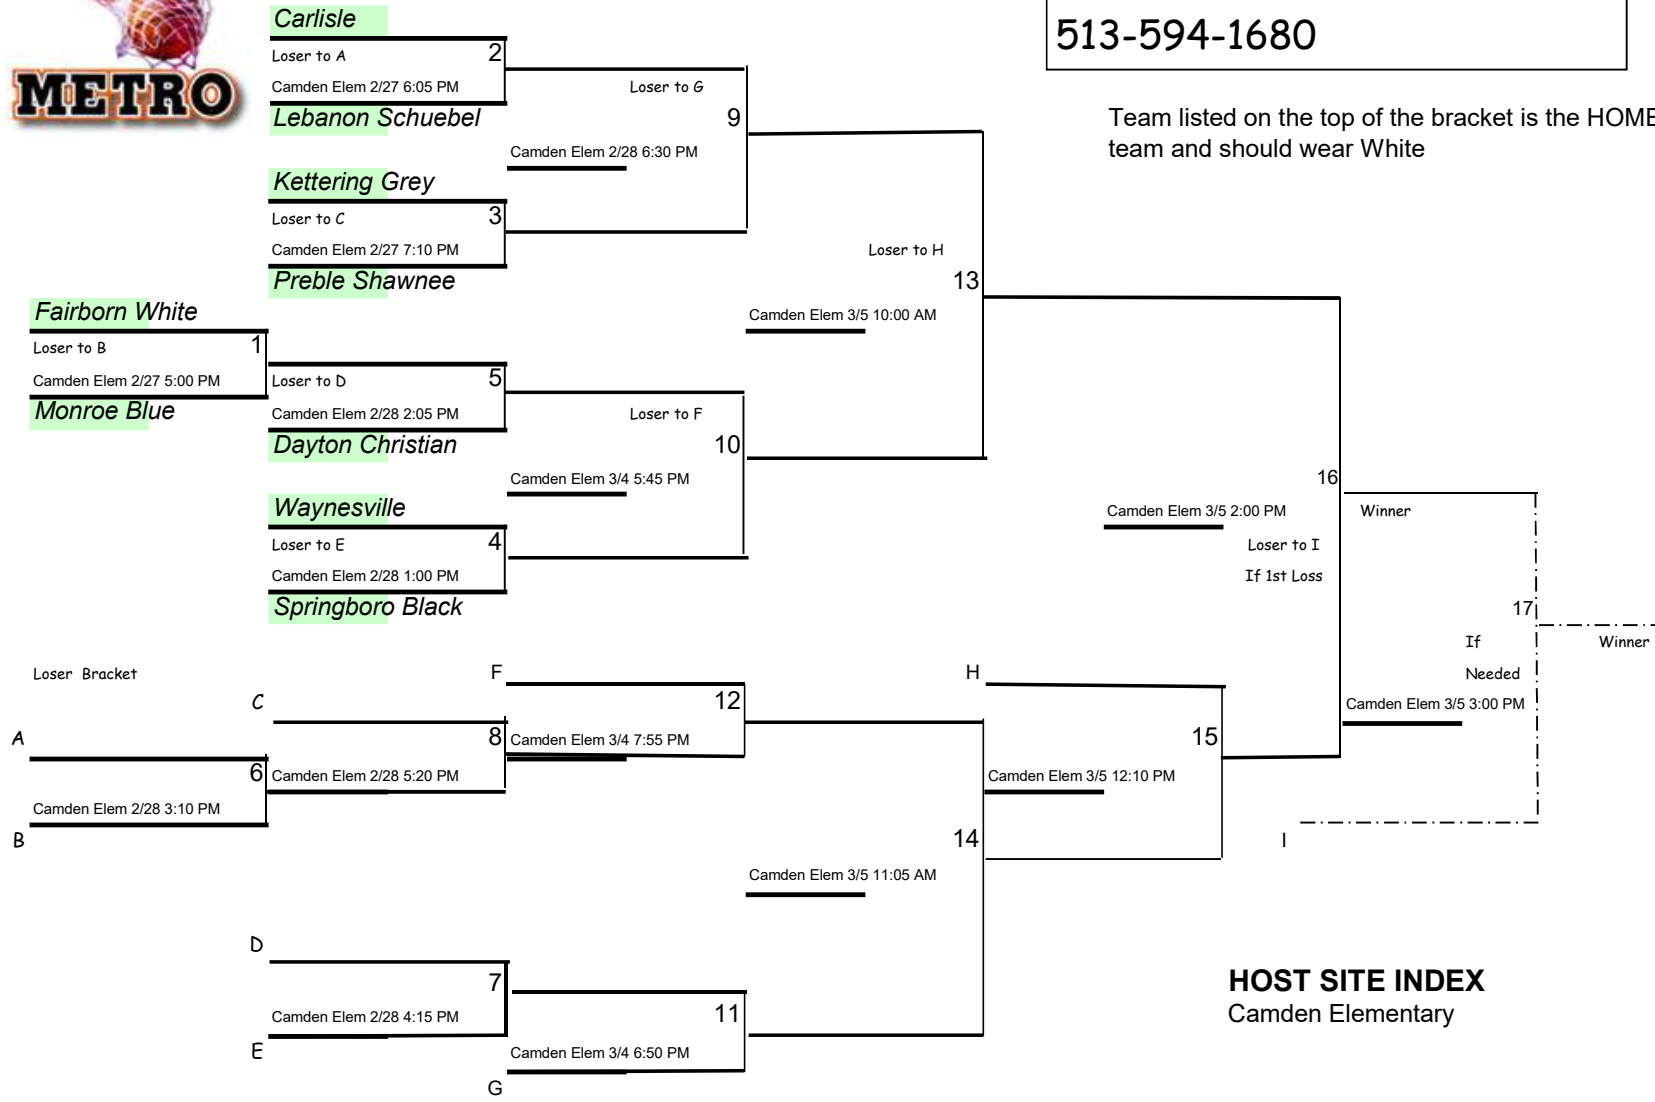

# 2016 Tournament

Host Club Preble Shawnee  
 6th Grade Silver Boys  
 Jessica Shrout  
 513-594-1680

Team listed on the top of the bracket is the HOME team and should wear White

**HOST SITE INDEX**  
 Camden Elementary

Visit us on the web @  
[www.daytonmetro.org](http://www.daytonmetro.org)

**Double Elimination**  
**2 Game Minimum**