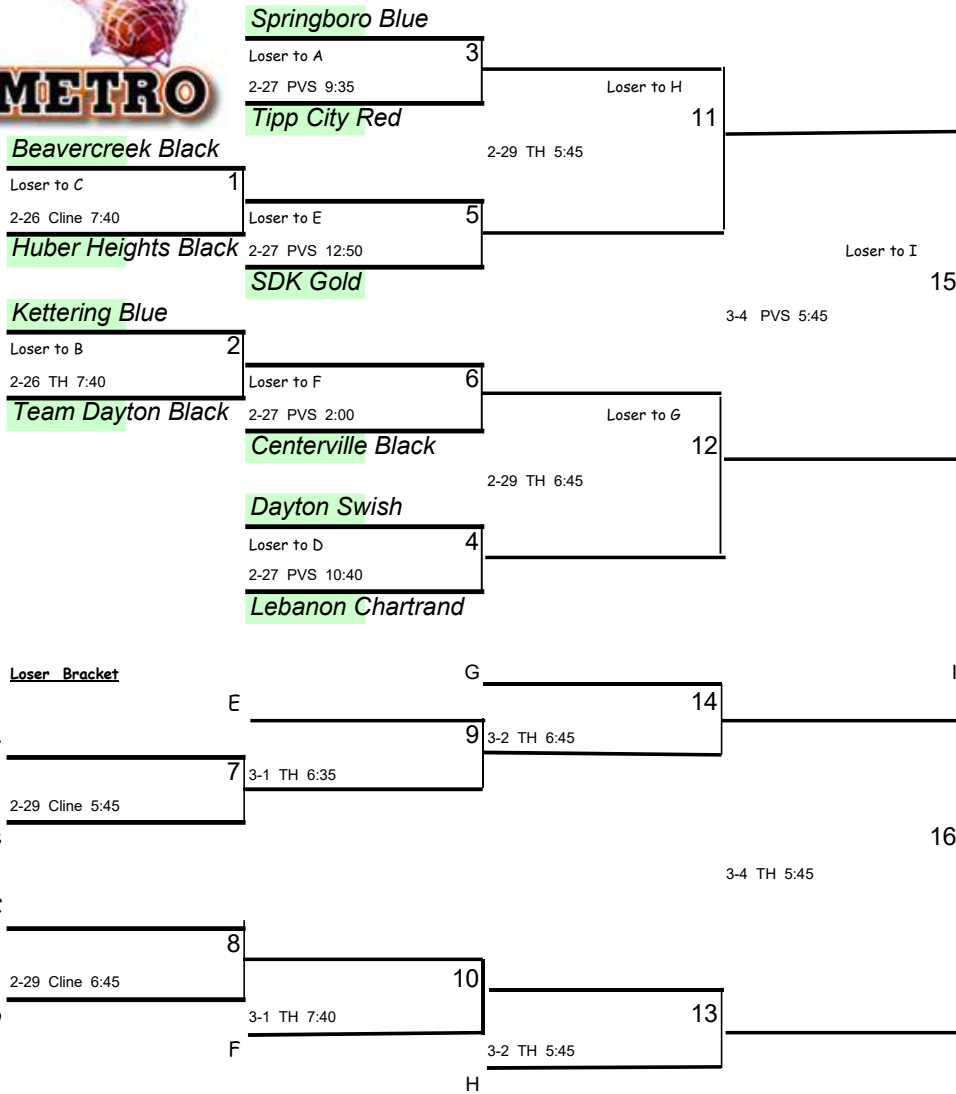

2016 Tournament

Centerville
 4th Grade Div 1 Boys
 Troy Stoller
 937-321-3431

Team listed on the top of the bracket is the HOME team and should wear White

HOST SITE INDEX

TH -Tower Heights MS

W - Watts MS

Cline - Cline Elementary

PVS - Primary Village South Elem.

All addresses are at www.daytonmetro.org

Visit us on the web @
www.daytonmetro.org

Double Elimination
2 Game Minimum