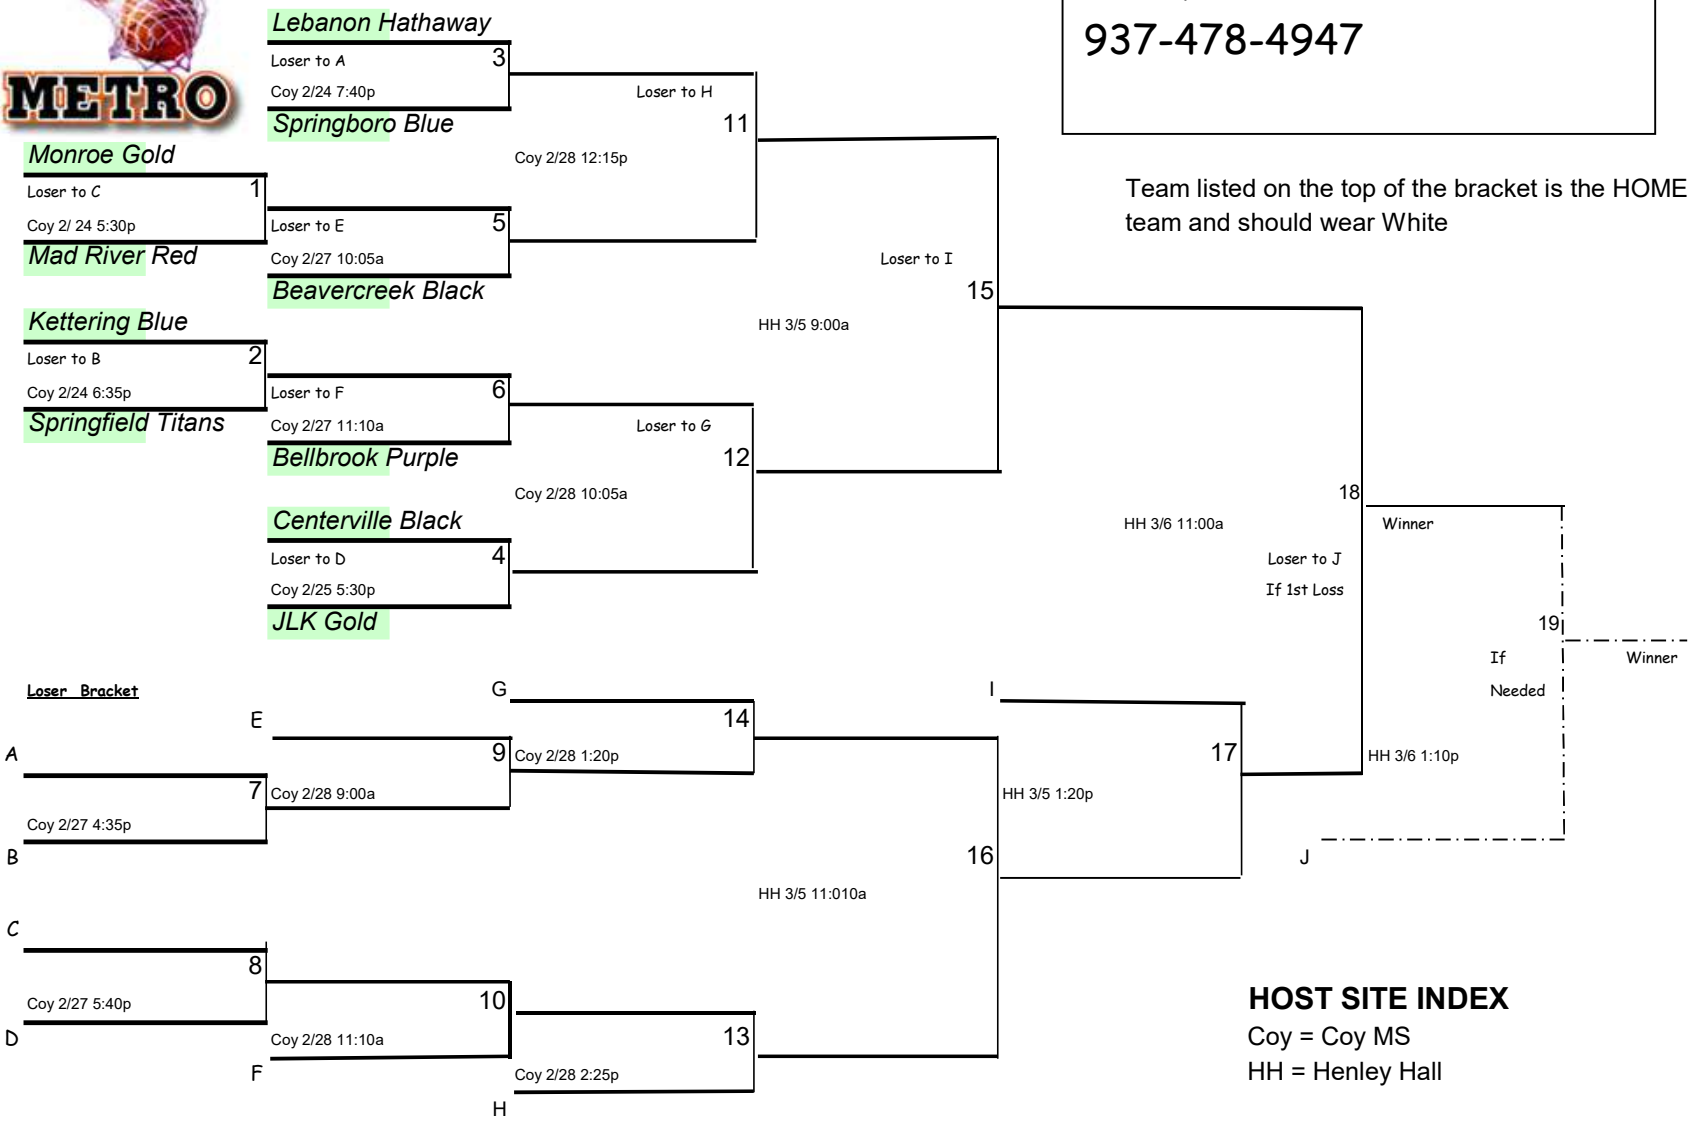

2016 Tournament

Beavercreek
3rd D1 Girls
Tim Minnich
937-478-4947

Team listed on the top of the bracket is the HOME team and should wear White

HOST SITE INDEX

Coy = Coy MS
HH = Henley Hall

Visit us on the web @
www.daytonmetro.org

Double Elimination
2 Game Minimum