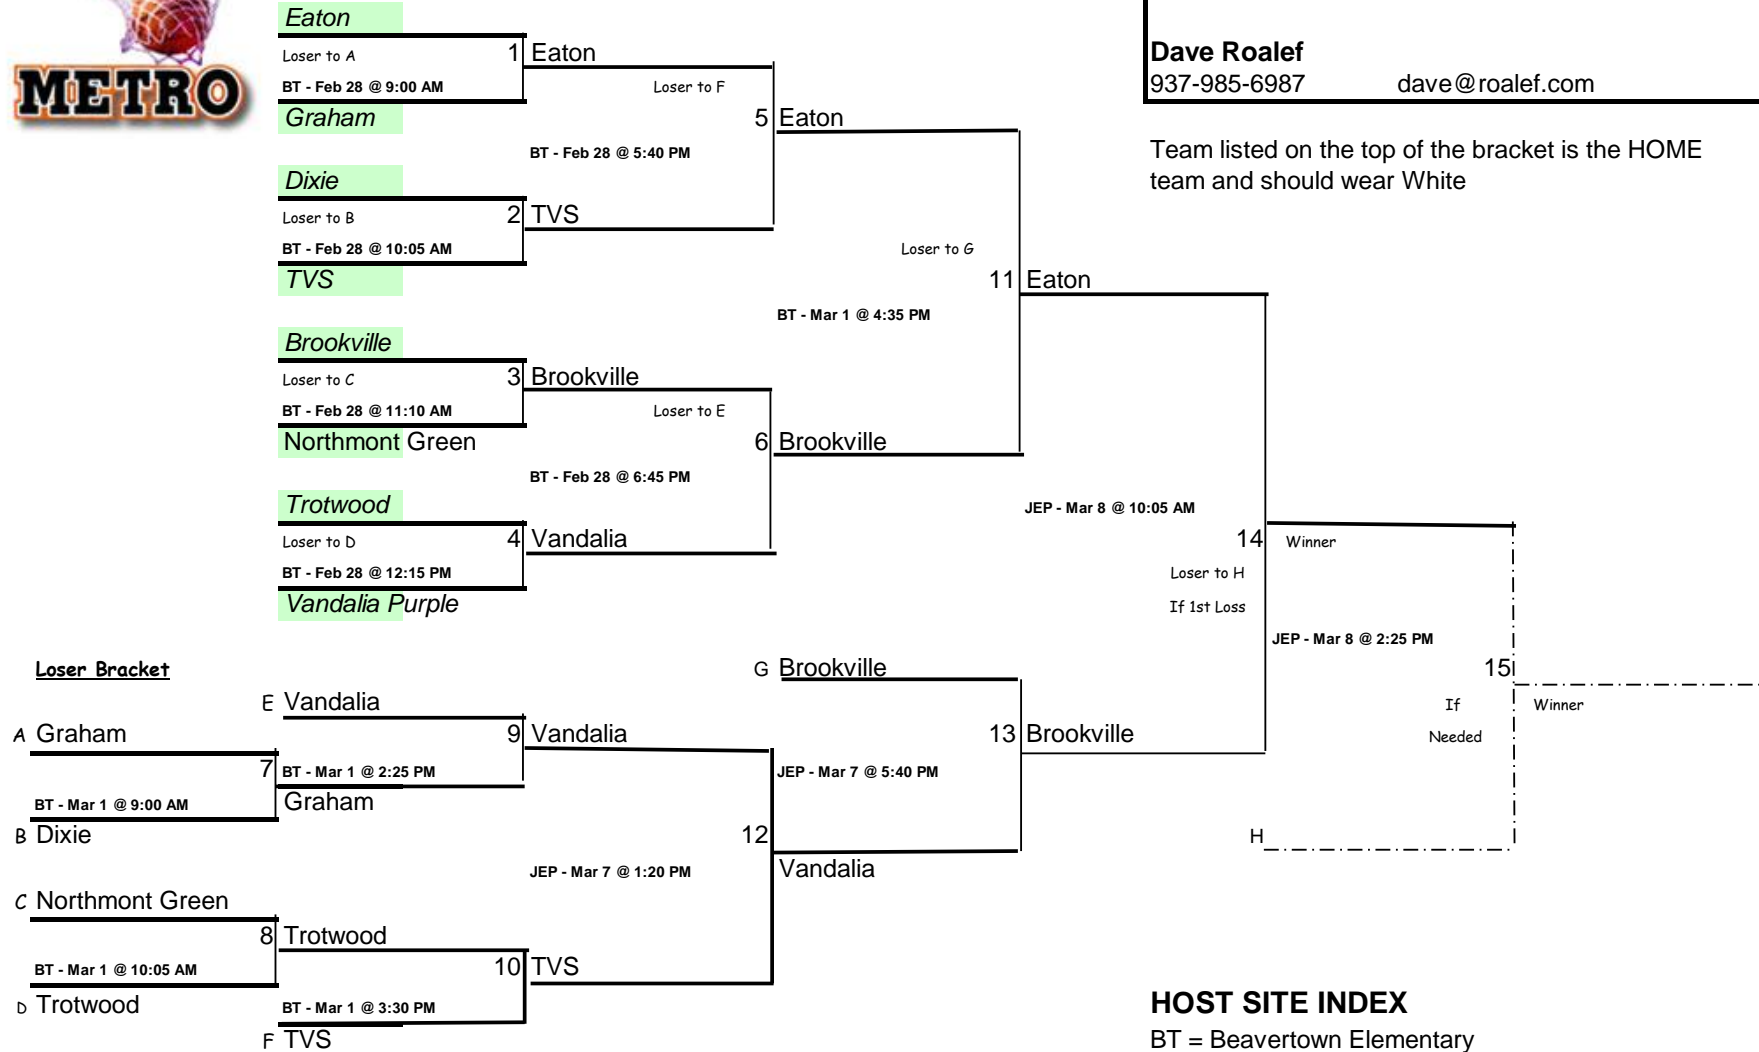

2015 Tournament

Kettering Girls 5th D3 Black

Dave Roalef
937-985-6987 dave@roalef.com

Team listed on the top of the bracket is the HOME team and should wear White

HOST SITE INDEX
BT = Beavertown Elementary
JEP = JE Prass Elementary

Visit us on the web @
www.daytonmetro.org

Double Elimination
2 Game Minimum