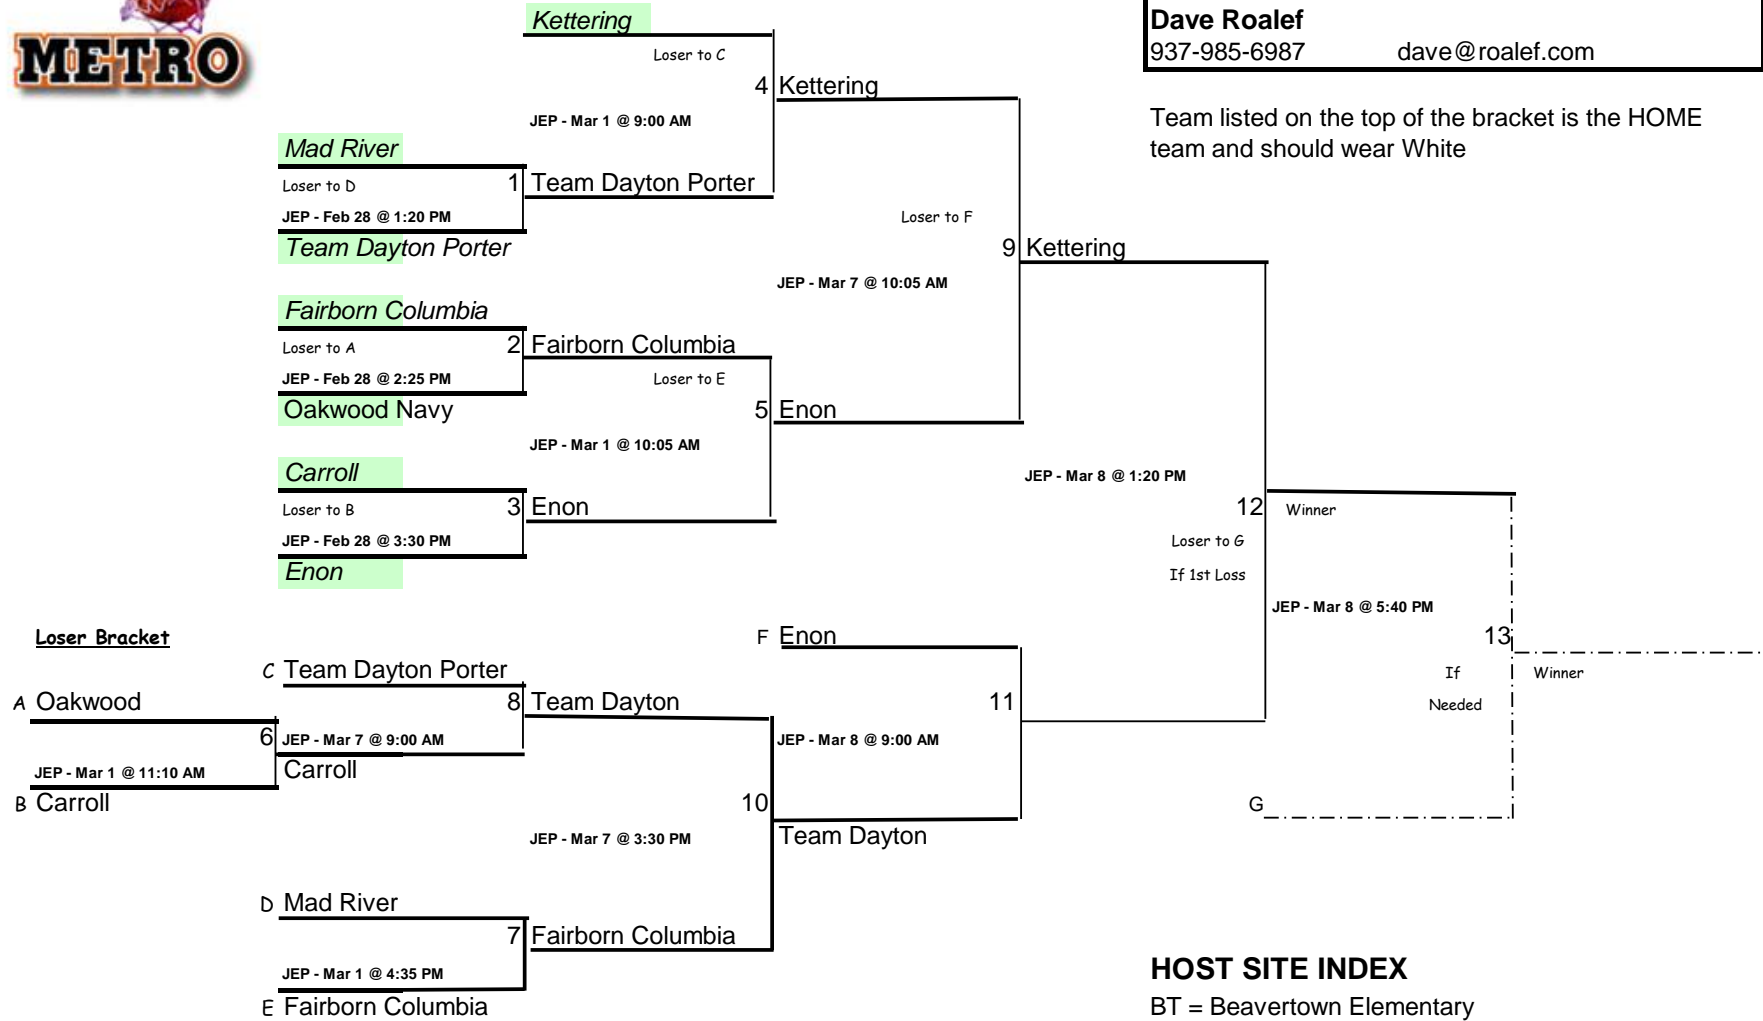

2015 Tournament

Kettering

Girls 4th D3 Red

Dave Roalef
937-985-6987 dave@roalef.com

Team listed on the top of the bracket is the HOME team and should wear White

HOST SITE INDEX
 BT = Beavertown Elementary
 JEP = JE Prass Elementary

Double Elimination
2 Game Minimum

Visit us on the web @
www.daytonmetro.org