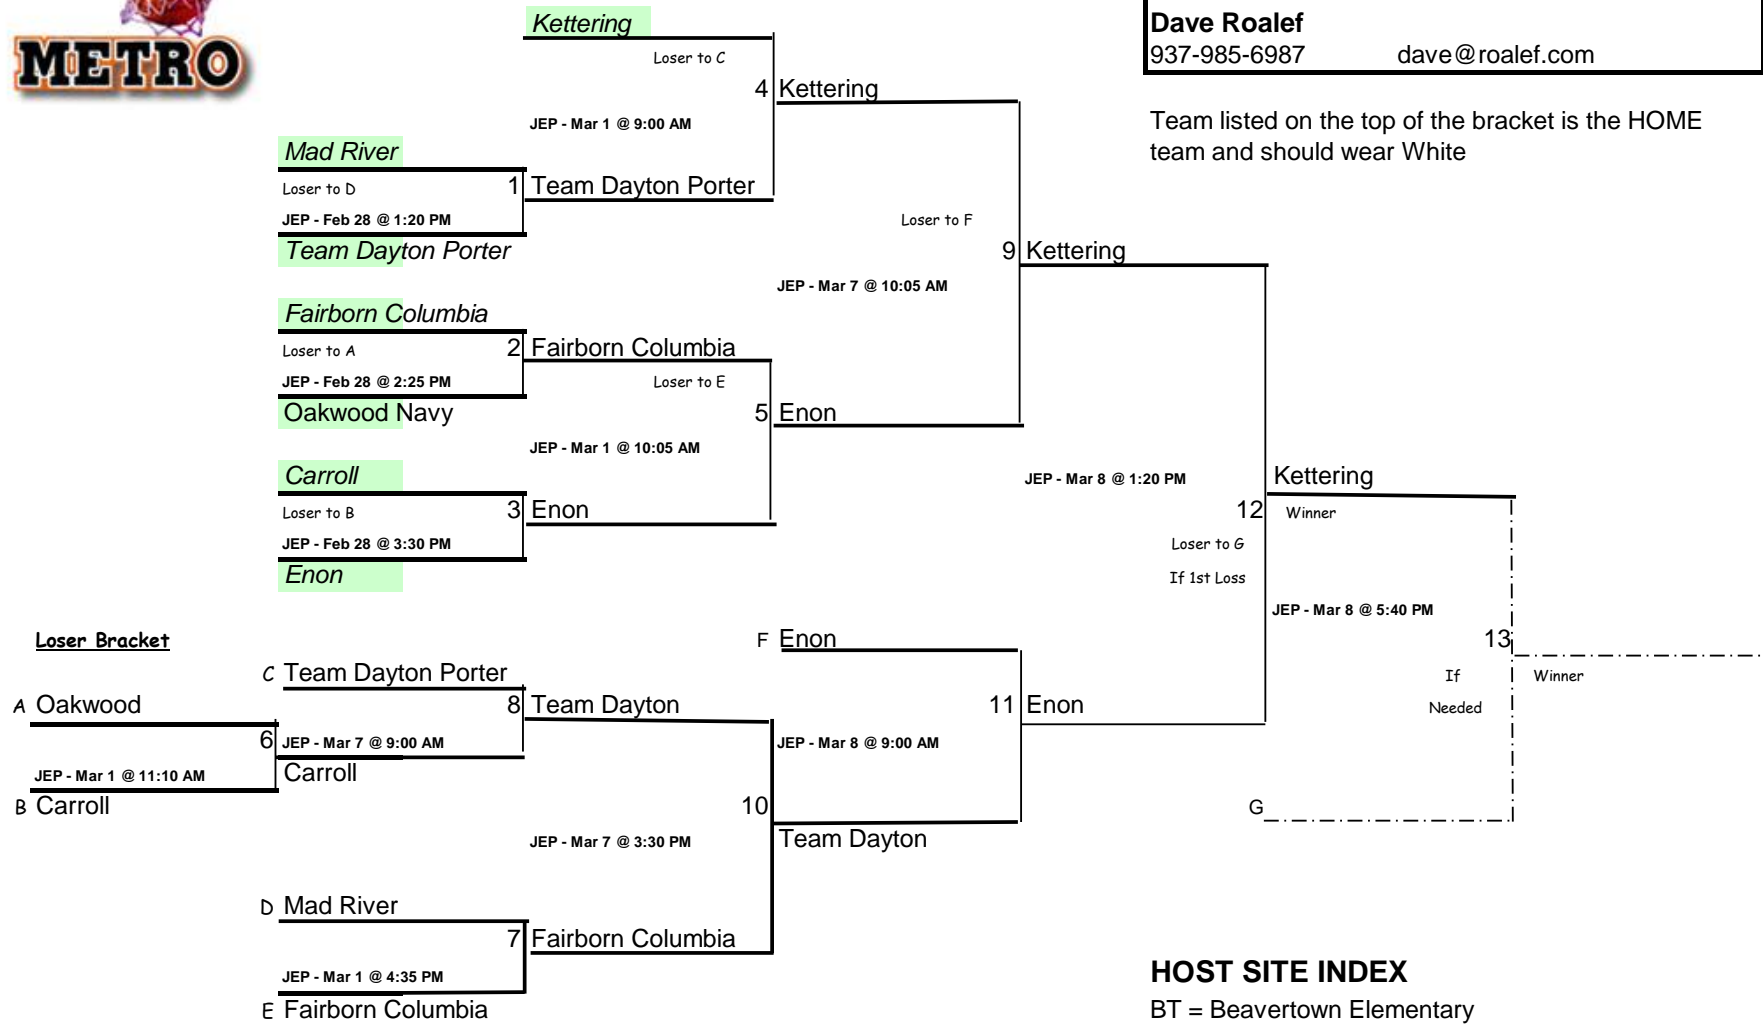

2015 Tournament

Kettering

Girls 4th D3 Red

Dave Roalef
937-985-6987 dave@roalef.com

Team listed on the top of the bracket is the HOME team and should wear White

HOST SITE INDEX
BT = Beavertown Elementary
JEP = JE Prass Elementary

Double Elimination
2 Game Minimum

Visit us on the web @
www.daytonmetro.org